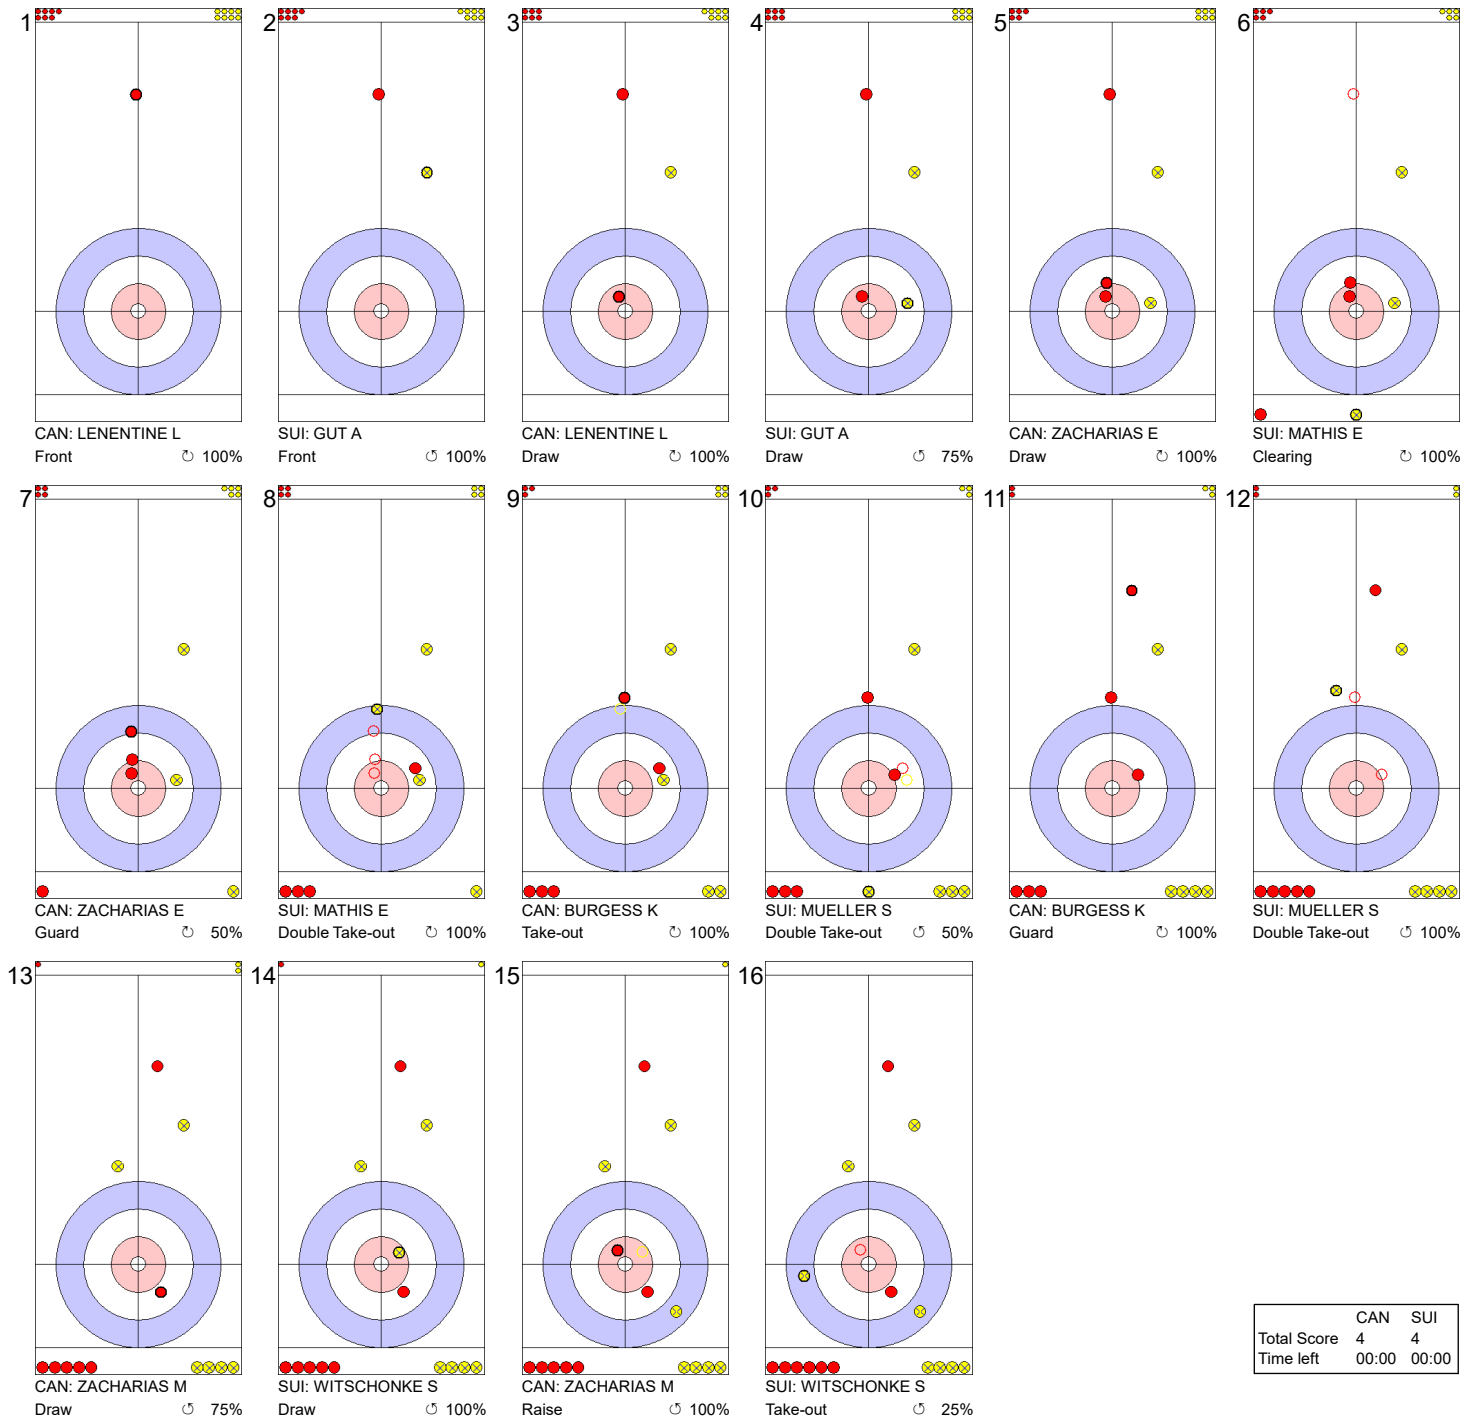

Round Robin Session 6 - Sheet C

Game - Shot by Shot

End 7 ● **CAN - Canada** 3 + 0 (this end) = 3 ● **SUI - Switzerland** 4 + 0 (this end) = 4

	CAN	SUI
Total Score	3	4
Time left	00:00	00:00

Legend:
 ↻ Clockwise ↺ Counter-clockwise - Not considered

WJCC 2020
Krasnoyarsk, Russia

World Junior Curling Championships 2020
Crystal Ice Arena
Women

TUE 18 FEB 2020
Start Time 19:00

Round Robin Session 6 - Sheet C

Game - Shot by Shot

End 8 ● **CAN - Canada** 3 + 1 (this end) = 4 ● **SUI - Switzerland** 4 + 0 (this end) = 4

	CAN	SUI
Total Score	4	4
Time left	00:00	00:00

Legend:
 ↻ Clockwise ↺ Counter-clockwise - Not considered

Game - Shot by Shot

End 10 **CAN - Canada 4 + 2 (this end) = 6** **SUI - Switzerland 5 + 0 (this end) = 5**

	CAN	SUI
Total Score	6	5
Time left	01:48	01:30

Legend:
 Clockwise
  Counter-clockwise
 - Not considered