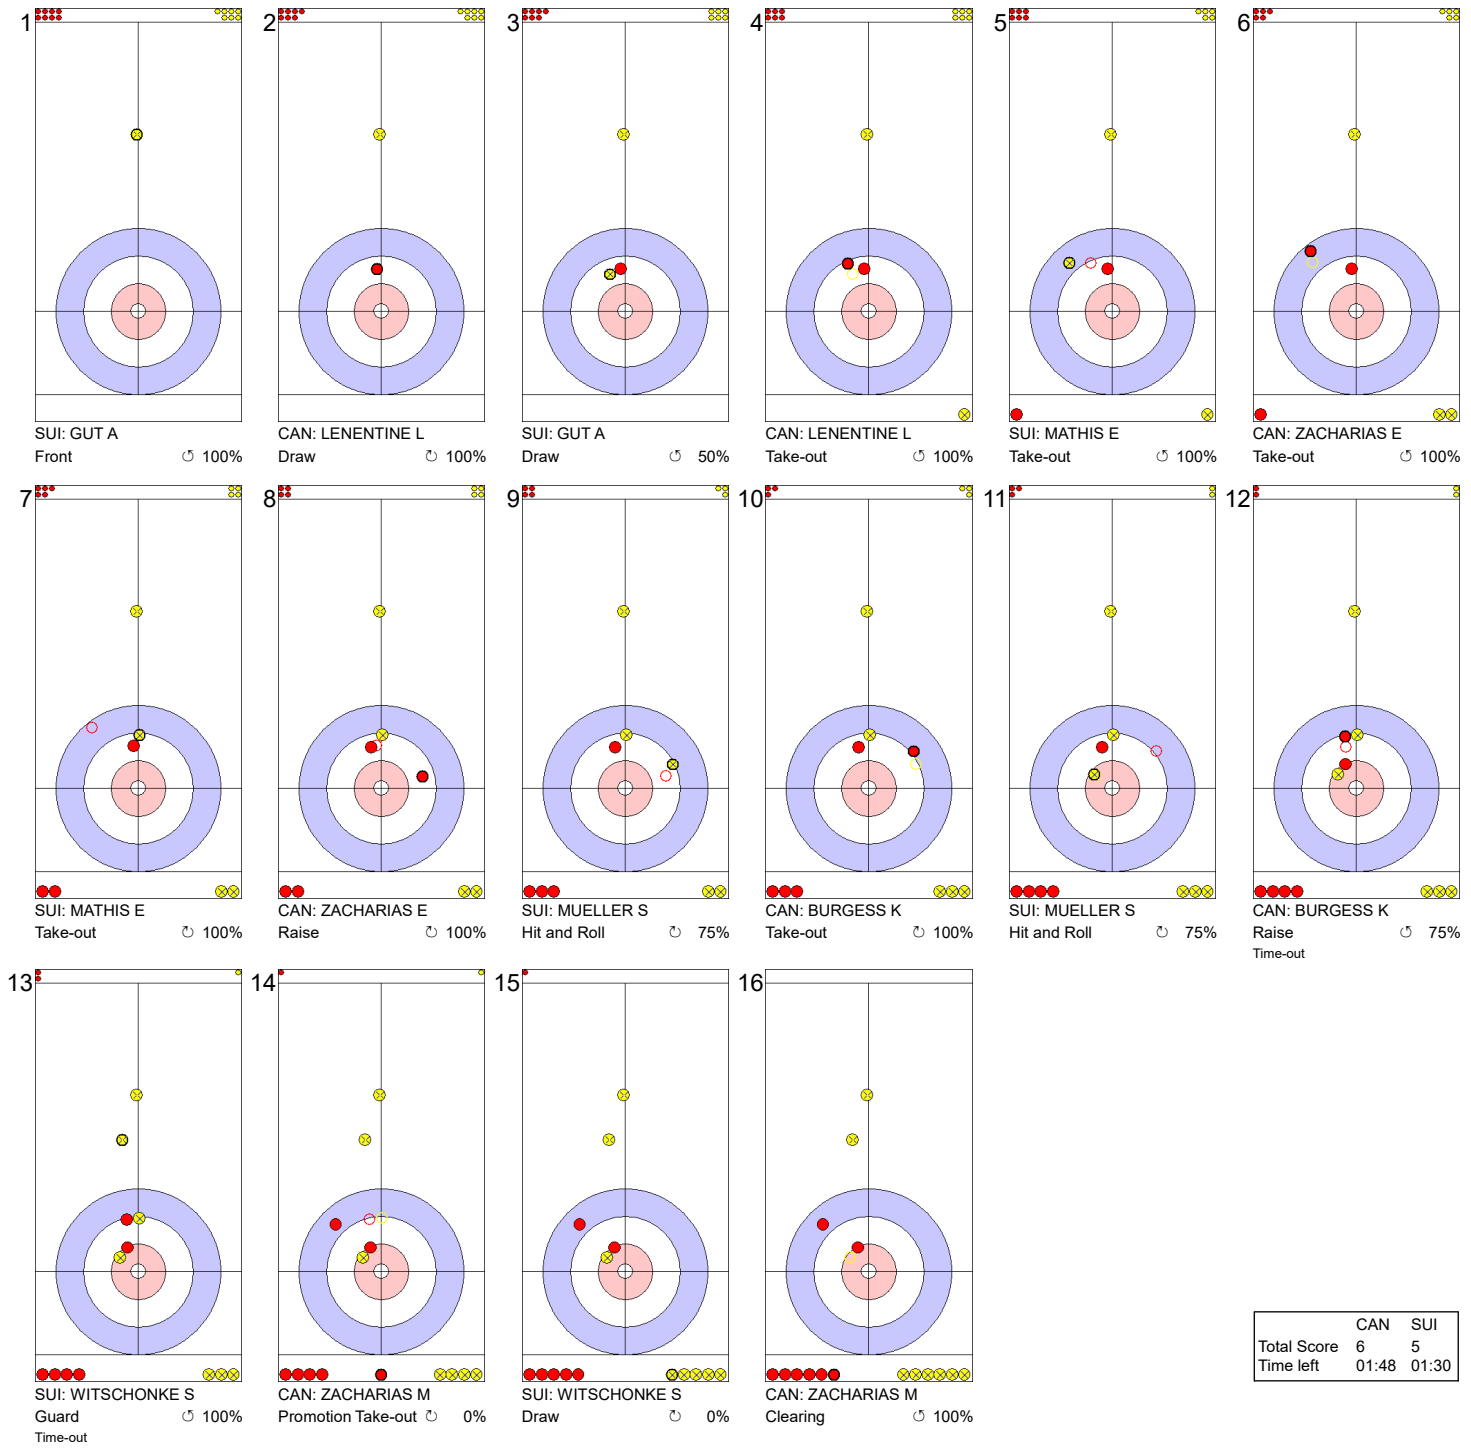

Round Robin Session 6 - Sheet C

Game - Shot by Shot

End 7 ● **CAN - Canada** 3 + 0 (this end) = 3 ● **SUI - Switzerland** 4 + 0 (this end) = 4

	CAN	SUI
Total Score	3	4
Time left	00:00	00:00

Legend:
 ↻ Clockwise ↺ Counter-clockwise - Not considered

WJCC 2020
Krasnoyarsk, Russia

World Junior Curling Championships 2020
Crystal Ice Arena
Women

TUE 18 FEB 2020
Start Time 19:00

Round Robin Session 6 - Sheet C

Game - Shot by Shot

End 8 ● **CAN - Canada** 3 + 1 (this end) = 4 ● **SUI - Switzerland** 4 + 0 (this end) = 4

	CAN	SUI
Total Score	4	4
Time left	00:00	00:00

Legend:
 ↻ Clockwise ↺ Counter-clockwise - Not considered

Game - Shot by Shot

End 10 **CAN - Canada 4 + 2 (this end) = 6** **SUI - Switzerland 5 + 0 (this end) = 5**

	CAN	SUI
Total Score	6	5
Time left	01:48	01:30

Legend:
 Clockwise
  Counter-clockwise
 - Not considered