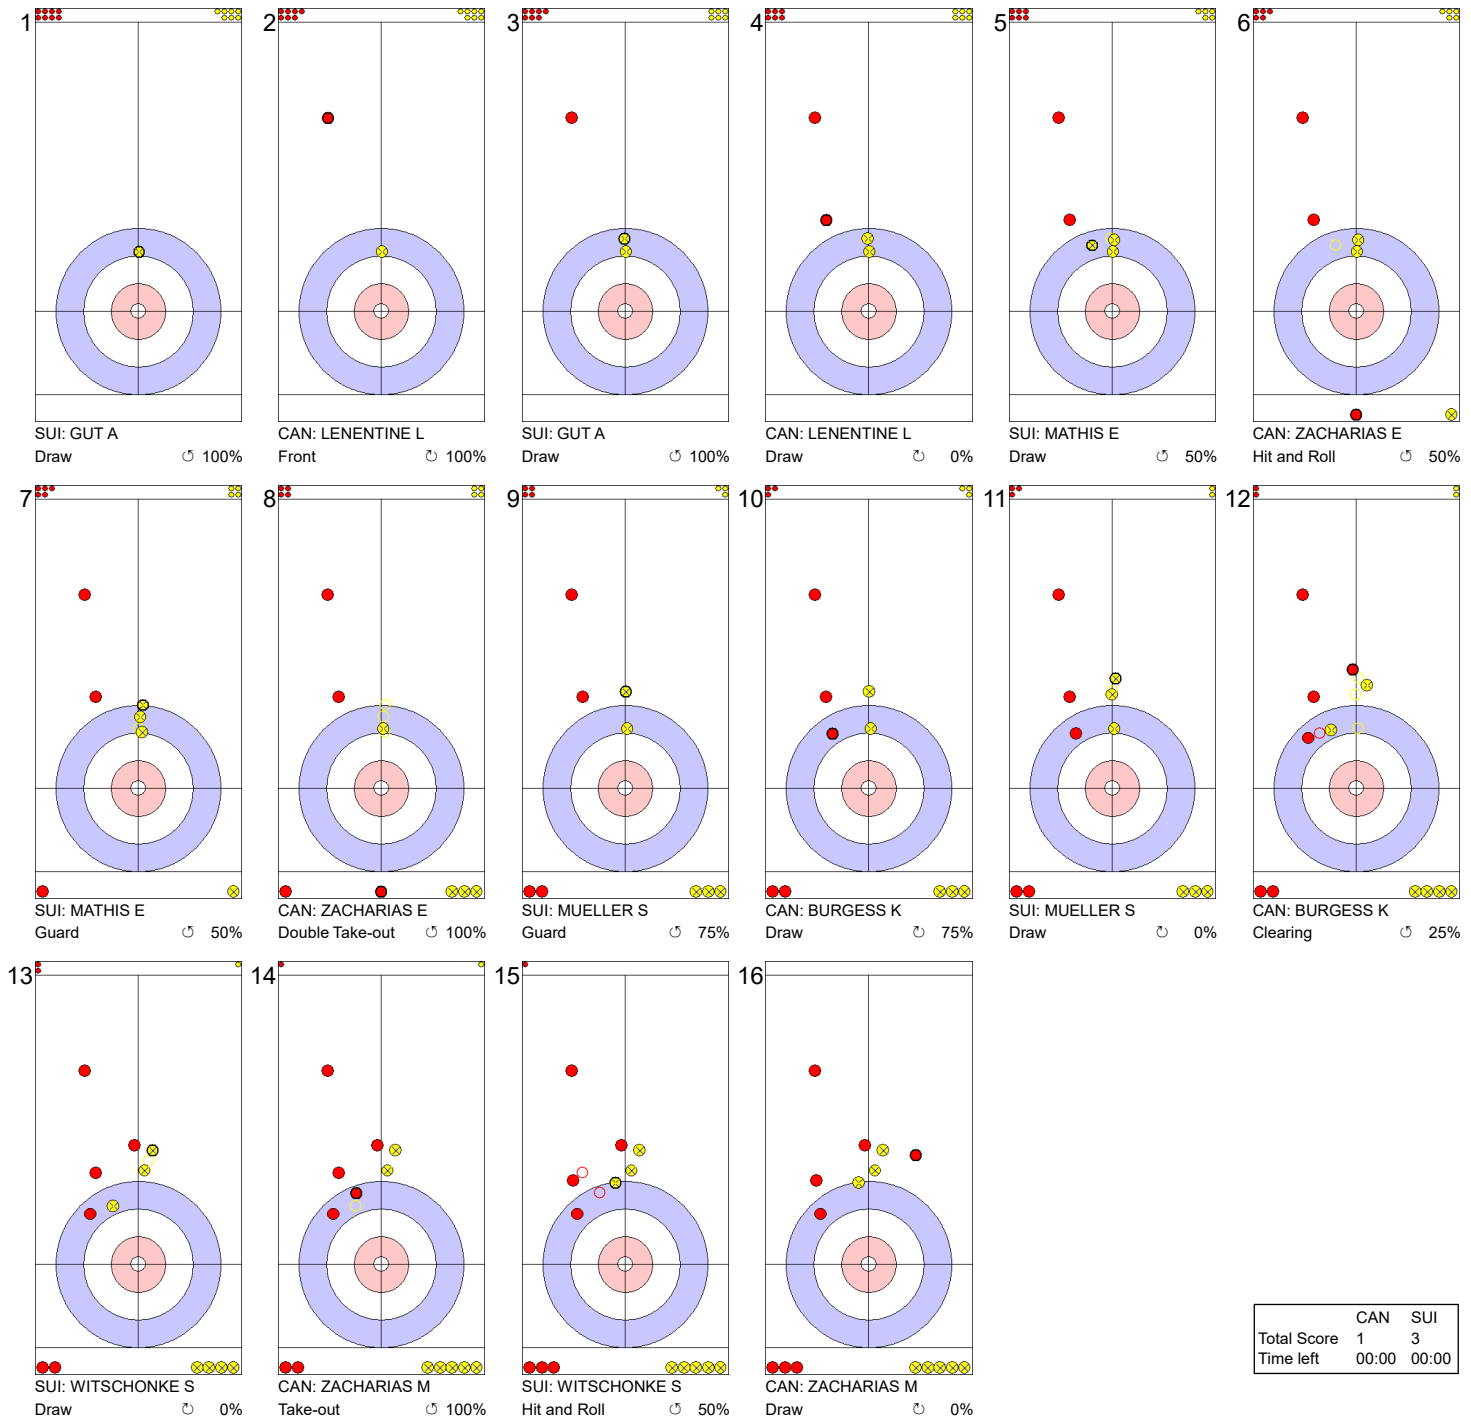

WJCC 2020
Krasnoyarsk, Russia

World Junior Curling Championships 2020

Crystal Ice Arena
Women

TUE 18 FEB 2020
Start Time 19:00

Round Robin Session 6 - Sheet C

Game - Shot by Shot

End 1			CAN - Canada 0 + 0 (this end) = 0			SUI - Switzerland 0 + 0 (this end) = 0											
1		CAN: LENENTINE L Draw 75%	2		SUI: GUT A Take-out 50%	3		CAN: LENENTINE L Draw 100%	4		SUI: GUT A Take-out 50%	5		CAN: ZACHARIAS E Draw 100%	6		SUI: MATHIS E Take-out 100%
7		CAN: ZACHARIAS E Take-out 100%	8		SUI: MATHIS E Take-out 100%	9		CAN: BURGESS K Take-out 100%	10		SUI: MUELLER S Take-out 50%	11		CAN: BURGESS K Draw 100%	12		SUI: MUELLER S Take-out 100%
13		CAN: ZACHARIAS M Take-out 100%	14		SUI: WITSCHONKE S Take-out 100%	15		CAN: ZACHARIAS M Take-out 100%	16		SUI: WITSCHONKE S Clearing 100%						

	CAN	SUI
Total Score	0	0
Time left	00:00	00:00

Legend:
 Clockwise
 Counter-clockwise
 - Not considered

Game - Shot by Shot

End 4 ● CAN - Canada 0 + 1 (this end) = 1 ⊗ SUI - Switzerland 3 + 0 (this end) = 3

Round Robin Session 6 - Sheet C

Game - Shot by Shot

End 7 ● **CAN - Canada** 3 + 0 (this end) = 3 ● **SUI - Switzerland** 4 + 0 (this end) = 4

	CAN	SUI
Total Score	3	4
Time left	00:00	00:00

Legend:
 ↻ Clockwise ↺ Counter-clockwise - Not considered

	CAN	SUI
Total Score	6	5
Time left	01:48	01:30

Legend:
 Clockwise
  Counter-clockwise
 - Not considered